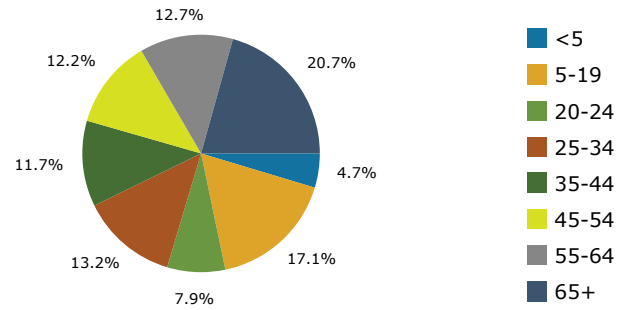

2024 Population by Race

2024 Percent Hispanic Origin: 5.1%

2024 Population by Age

Households

2024 Home Value

2024-2029 Annual Growth Rate

Household Income

Source: Esri forecasts for 2024 and 2029. U.S. Census Bureau 2010 decennial Census data converted by Esri into 2020 geography.