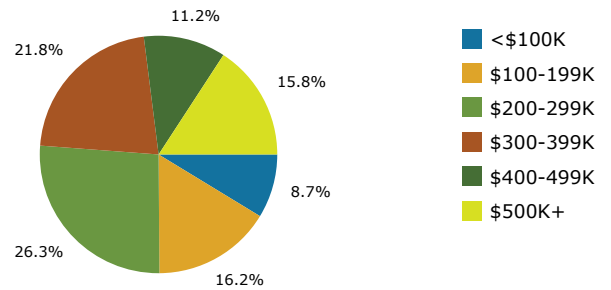

2024 Population by Race

2024 Percent Hispanic Origin: 5.1%

2024 Population by Age

Households

2024 Home Value

2024-2029 Annual Growth Rate

Household Income

Source: Esri forecasts for 2024 and 2029. U.S. Census Bureau 2010 decennial Census data converted by Esri into 2020 geography.