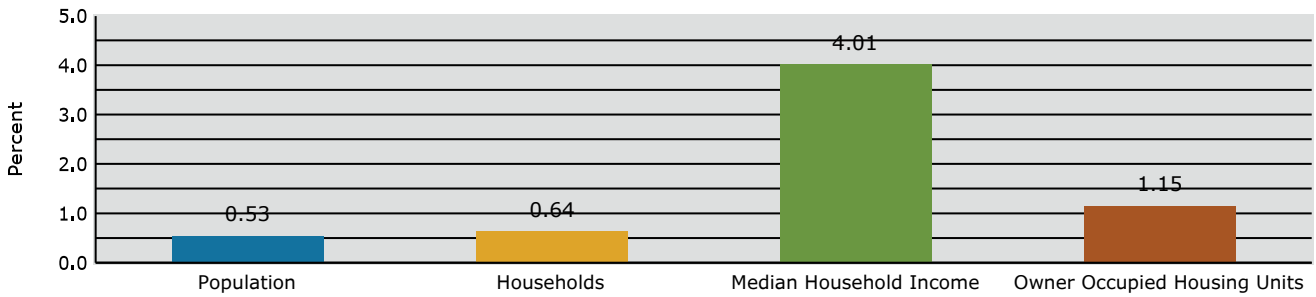

2024 Population by Race

2024 Percent Hispanic Origin: 5.1%

2024 Population by Age

Households

2024 Home Value

2024-2029 Annual Growth Rate

Household Income

Source: Esri forecasts for 2024 and 2029. U.S. Census Bureau 2010 decennial Census data converted by Esri into 2020 geography.