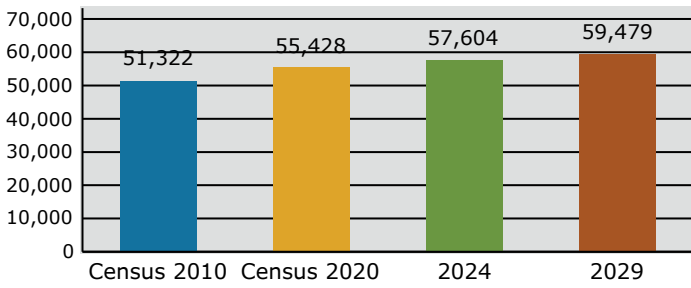

2024 Population by Race

2024 Percent Hispanic Origin: 5.1%

2024 Population by Age

Households

2024 Home Value

2024-2029 Annual Growth Rate

Household Income

Source: Esri forecasts for 2024 and 2029. U.S. Census Bureau 2010 decennial Census data converted by Esri into 2020 geography.