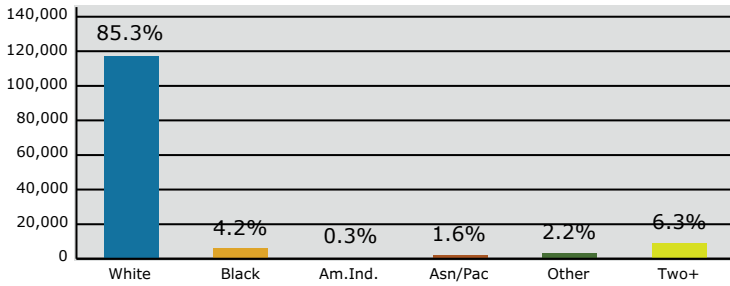

2024 Population by Race

2024 Percent Hispanic Origin: 5.1%

2024 Population by Age

Households

2024 Home Value

2024-2029 Annual Growth Rate

Household Income

Source: Esri forecasts for 2024 and 2029. U.S. Census Bureau 2010 decennial Census data converted by Esri into 2020 geography.