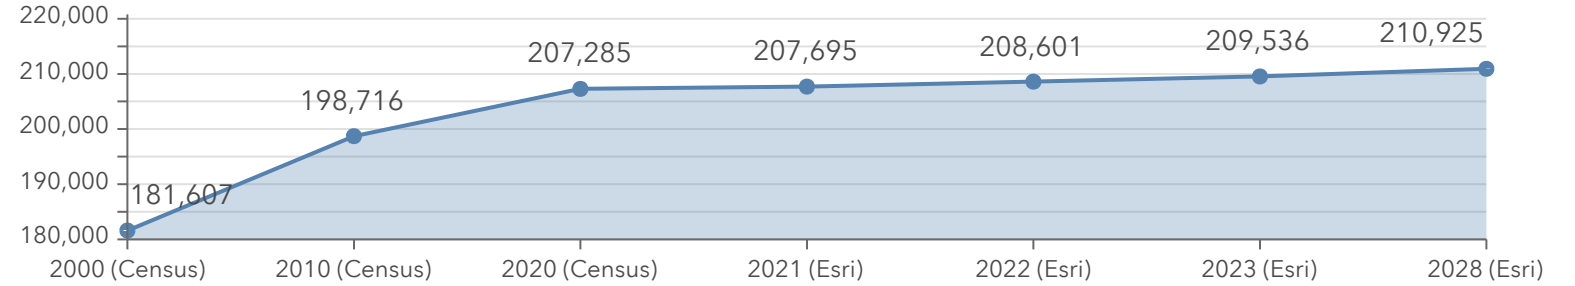

# Community Change Snapshot

Johnson City, TN Metropolitan Statistical Area  
Geography

## Diversity Index

Dots show comparison to 47 (Tennessee)

## Total Population